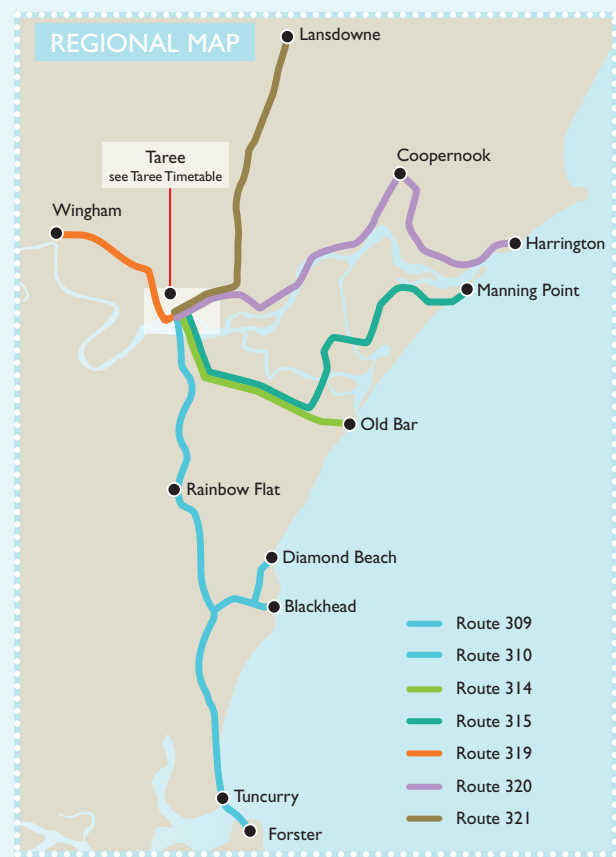

Rights and obligations of passengers

when travelling on Eggins Comfort Coaches vehicles

Passengers must not:

- Place feet on seats
- Smoke or spit
- Use offensive language or behave offensively
- Interfere with equipment or damage the bus
- Throw anything in or from the bus
- Leave rubbish in the bus
- Be intoxicated by alcohol and/or drugs

Passengers can expect:

- The bus to be clean and tidy
- To see the driver's authority card displayed
- Not to be inconvenienced by luggage or goods within the bus
- The driver to behave in orderly manner, act with civility and propriety and comply with reasonable requests

Enquiries and complaints relating to Eggins Comfort Coaches services can be made by contacting the office on **02 6552 2700** or email info@egginscomfortcoaches.com.au