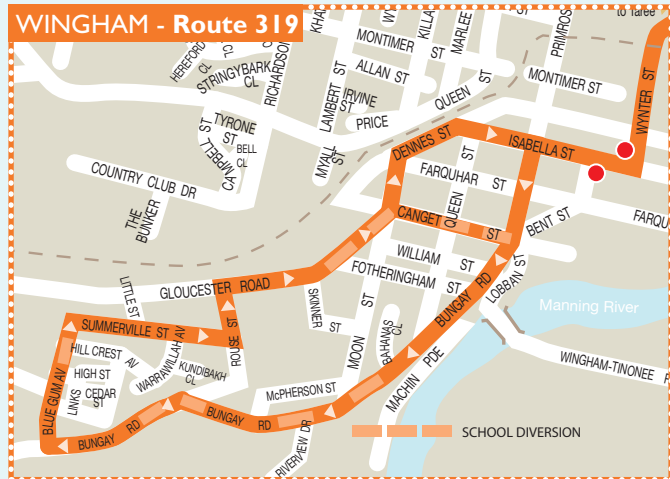

school run 16 **No service weekends & public holidays**
() brackets indicate alternative times during school holidays

Taree to Wingham • ROUTE 319

SERVICE DAYS	MONDAY - FRIDAY				
ROUTE NUMBER	319 ♿	319 ♿	319 ♿	319 ♿	319 ♿
Manning Mall, Manning St	7.35am	9.10am	12.25pm	2.10pm	3.40pm (3.15pm)*
Valley Fair, Victoria St	7.40am	9.15am	12.30pm	2.15pm	3.45pm (3.20pm)
Frances St after Spence St	-	-	12.35pm	-	-
Mayo Hospital, Wingham Rd	7.50am	9.25am	12.40pm	2.25pm	4.05pm (3.30pm)
Isabella St Bus Stop	7.55am	9.30am	12.45pm	2.30pm	4.10pm (3.35pm)

Wingham to Taree • ROUTE 319

SERVICE DAYS	MONDAY - FRIDAY				
ROUTE NUMBER	319 ♿	319 ♿	319 ♿	319 ♿	319 ♿
Isabella St Bus Stop	8.10am	9.55am	1.15pm	2.45pm	4.20pm (4.00pm)*
Alma Place, Wingham Rd	8.15am	10.00am	1.20pm	2.50pm	4.25pm (4.05pm)
Frances St after Spence St	-	10.10am	-	-	-
Centerpoint Victoria St	8.30am	10.15am	1.32pm	3.00pm	4.35pm (4.15pm)
Manning Mall, Manning St	8.35am	10.20am	1.30pm	3.05pm	4.40pm (4.20pm)

Forster to Taree • ROUTE 310						
Forster to Taree via Blackhead & Diamond Beach • ROUTE 309						
SERVICE DAYS	MONDAY - FRIDAY				SATURDAYS	
ROUTE NUMBER	310	310	309	310	310	310
Stockland, Breese Pde	-	11.05am	1.55pm	-	-	-
Stanley St at Macintosh St	7.55am	11.10am	2.00pm	4.15pm (3.55pm)	10.40am	2.10pm
Forster Bus Stop, Little St	8.00am	11.15am	2.05pm	4.20pm (4.00pm)	10.45am	2.15pm
Tuncurry Bus Stop, Beach St	8.05am	11.20am	2.10pm	4.25pm (4.05pm)	10.50am	2.20pm
Blackhead turn-off	8.20am	11.35am	2.20pm	4.40pm (4.20pm)	11.00am	2.30pm
Blackhead, Main St	-	-	2.35pm	-	-	-
Diamond Beach, Diamond Dr	-	-	2.30pm	-	-	-
Rainbow Flat, Godfrey Hill Dr	8.25am	11.40am	2.50pm	4.50pm (4.30pm)	11.05am	2.35pm
Centerpoint, Victoria St	8.35am	11.55am	3.00pm	5.00pm (4.40pm)	11.20am	2.50pm
Taree Central, Manning St	8.40am	12.00pm	3.05pm	5.05pm (4.45pm)	11.25am	2.55pm
Taree Hospital, York St	drop-off at hospital available on request to driver					
Taree Station, Olympia St	8.45am	12.05pm	3.10pm	-	11.30am	3.00pm