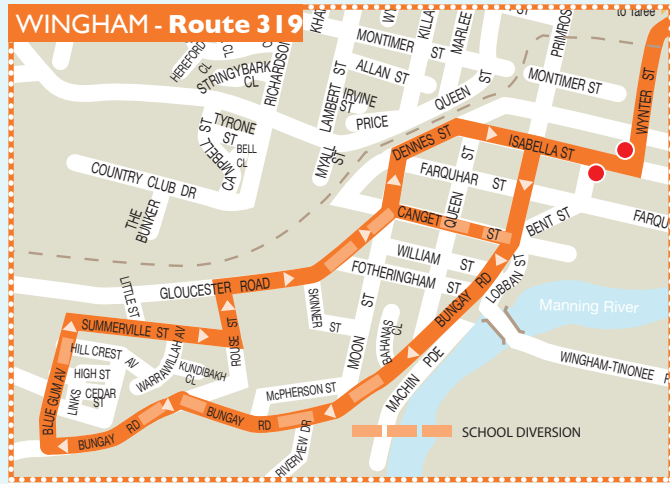

Taree to Wingham • ROUTE 319

SERVICE DAYS	MONDAY - FRIDAY				
ROUTE NUMBER	319 ♿	319 ♿	319 ♿	319 ♿	319 ♿
Manning Mall, Manning St	7.35am	9.10am	12.25pm	2.10pm	3.40pm (3.15pm)
Valley Fair, Victoria St	7.40am	9.15am	12.30pm	2.15pm	3.45pm (3.20pm)
Frances St after Spence St	-	-	12.35pm	-	-
Mayo Hospital, Wingham Rd	7.50am	9.25am	12.40pm	2.25pm	4.05pm (3.30pm)
Isabella St Bus Stop	7.55am	9.30am	12.45pm	2.30pm	4.10pm (3.35pm)

Wingham to Taree • ROUTE 319

SERVICE DAYS	MONDAY - FRIDAY				
ROUTE NUMBER	319 ♿	319 ♿	319 ♿	319 ♿	319 ♿
Isabella St Bus Stop	8.10am	9.55am	1.15pm	2.45pm	4.20pm (4.00pm)
Alma Place, Wingham Rd	8.15am	10.00am	1.20pm	2.50pm	4.25pm (4.05pm)
Frances St after Spence St	-	10.10am	-	-	-
Centerpoint Victoria St	8.30am	10.15am	1.32pm	3.00pm	4.35pm (4.15pm)
Manning Mall, Manning St	8.35am	10.20am	1.30pm	3.05pm	4.40pm (4.20pm)

No service weekends & public holidays
( ) brackets indicate altered times for school holidays