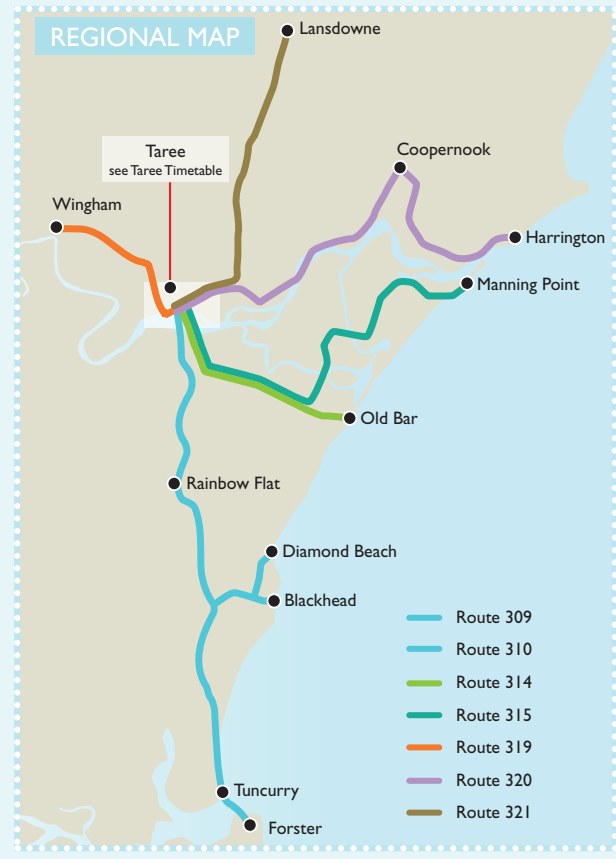

Rights and obligations of passengers

when travelling on Eggins Comfort Coaches vehicles

Passengers must not:

- Place feet on seats
- Smoke or spit
- Use offensive language or behave offensively
- Interfere with equipment or damage the bus
- Throw anything in or from the bus
- Leave rubbish in the bus
- Be intoxicated by alcohol and/or drugs

Passengers can expect:

- The bus to be clean and tidy
- To see the driver's authority card displayed
- Not to be inconvenienced by luggage or goods within the bus
- The driver to behave in orderly manner, act with civility and propriety and comply with reasonable requests

Enquiries and complaints relating to

Eggins Comfort Coaches services can be made by contacting the office on **02 6552 2700** or email info@egginscomfortcoaches.com.au